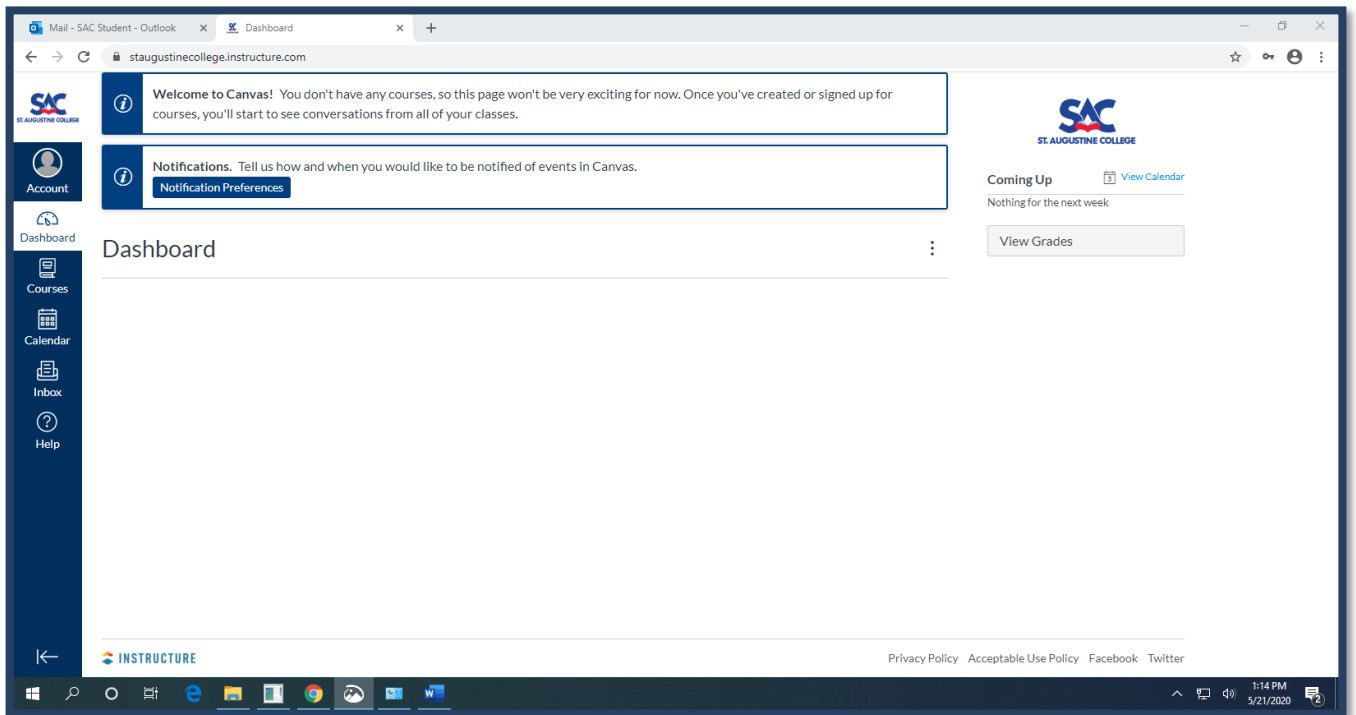

4. You will see a screen like this with the courses you are enrolled.

If you have any **login problem**, please contact our IT department at **773-878-3855** or **canvassupport@staugustine.edu**