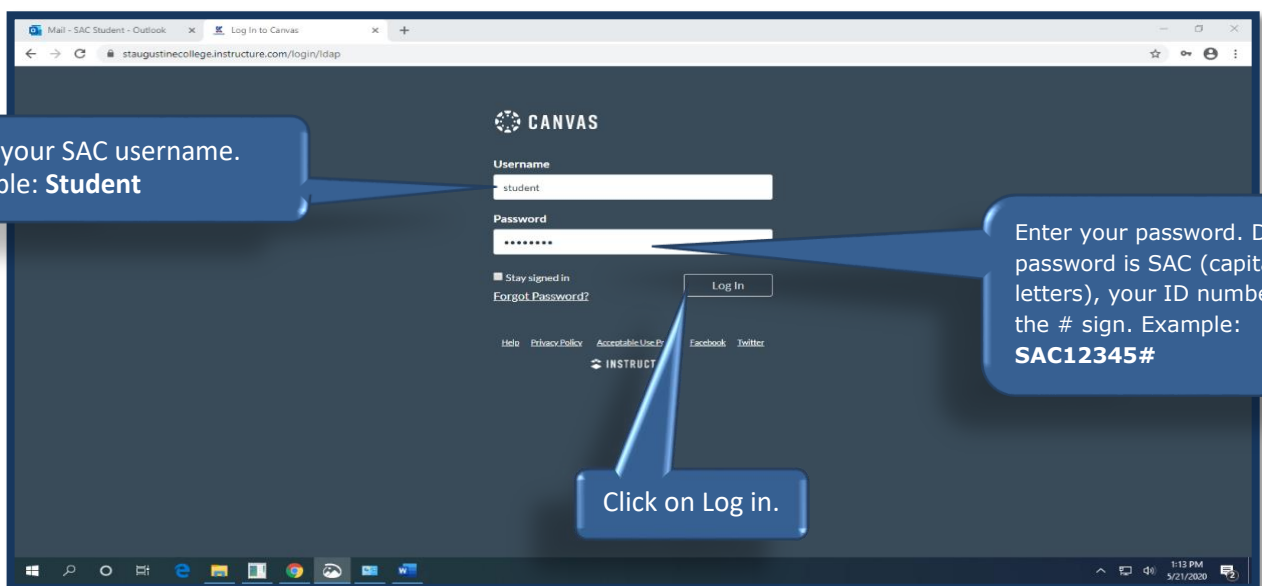

3. Enter username and password.